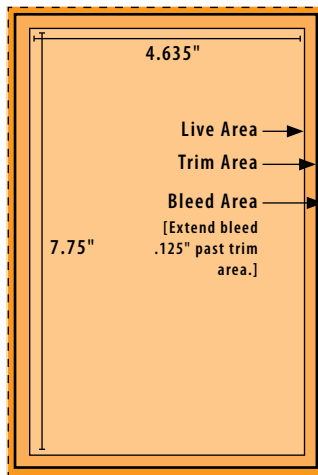

AD DIMENSIONS

Book trim size is 5.25" wide by 8.25" tall, with a **live area** of 4.635" wide by 7.75" tall. If design elements extend past the trim area, allow an additional .125" **bleed area** on all sides. For two-page spread ads, please allow at least .25" non-live area on both sides of the gutter (area running in to the spine of the book).

FULL PAGE
 Trim Size: 5.25"W x 8.25"H

1/2 PAGE HORIZONTAL

1/2 PAGE VERTICAL

1/4 PAGE HORIZONTAL

1/4 PAGE VERTICAL

1/8 PAGE HORIZONTAL

CREATIVE SERVICES

If you prefer that we develop your ad using your direction, photographs and logo, the first two hours of creative services are free with every ad that is a half page or larger. Our in-house design team will produce a customized ad for your company that generates impact with **Get There! Guides** readers. The rate for additional hours of creative services is \$65 per hour. With half page or larger ads, you may also make use of the services of our in-house photographer for two hours of photography at your location. This service is included with your advertising contract. If you wish, you may purchase all photos taken during the location shoot, which will be delivered to you on CD-ROM, for \$250.

PRINT-READY ADS

Files must be supplied as **CMYK** color in **PDF, TIFF** or **EPS** format, with all **fonts converted to paths** and any placed images **embedded** in the file. Print-ready ads must comply with the size specifications listed here. Resolution for placed photographic images is **300 ppi** (points per inch). Logos and type elements are best supplied as fonts-converted vector graphics (PDF or EPS) for best results in print.