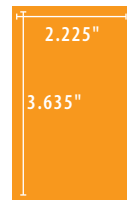

AD DIMENSIONS

Book trim size is 5.25" wide by 8.25" tall, with a **live area** of 4.635" wide by 7.75" tall. If design elements extend past the trim area, allow an additional .125" **bleed area** on all sides. For two-page spread ads, please allow at least .25" non-live area on both sides of the gutter (area running in to the spine of the book).

FULL PAGE
 Trim Size: 5.25"W x 8.25"H

1/2 PAGE HORIZONTAL

1/2 PAGE VERTICAL

1/4 PAGE HORIZONTAL

1/4 PAGE VERTICAL

1/8 PAGE HORIZONTAL

CREATIVE SERVICES

If you prefer that we develop your ad using your direction, photographs and logo, the first two hours of creative services are free with every ad that is a half page or larger. Our in-house design team will produce a customized ad for your company that generates impact with **Get There! Guides** readers. The rate for additional hours of creative services is \$65 per hour. With half page or larger ads, you may also make use of the services of our in-house photographer for two hours of photography at your location. This service is included with your advertising contract. If you wish, you may purchase all photos taken during the location shoot, which will be delivered to you on CD-ROM, for \$250.